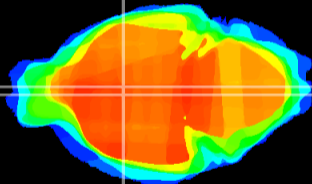

Coronal

Sagittal-R

Sagittal-L

ViBrism: CX08981
Horizontal

Pa