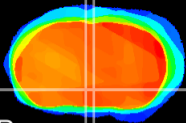

Coronal

Sagittal-R

Sagittal-L

ViBrism: CX08981
Horizontal

Pa