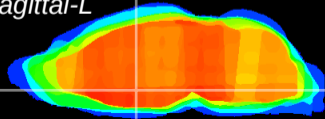

Coronal

Sagittal-R

Sagittal-L

ViBrism: CX08981
Horizontal

Pa