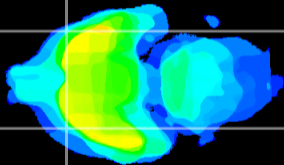

Coronal

Sagittal-R

Sagittal-L

ViBriSM: CX08984
Horizontal

Pir