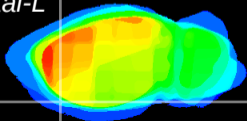

Coronal

Sagittal-R

Sagittal-L

ViBriSM: CX08984
Horizontal

Pir