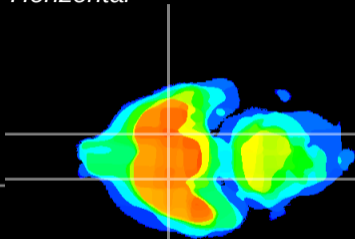

Coronal

Sagittal-R

Sagittal-L

ViBrism: CX08985
Horizontal

S0