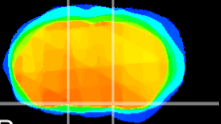

Coronal

Sagittal-R

Sagittal-L

ViBrism: CX08985
Horizontal

S0