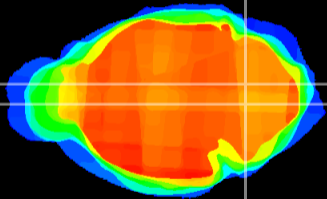

Coronal

Sagittal-R

Sagittal-L

ViBrism: CX08986
Horizontal

MVe