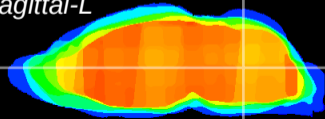

Coronal

Sagittal-R

Sagittal-L

ViBrism: CX08986
Horizontal

MVe