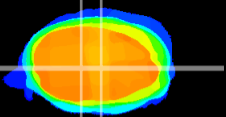

Coronal

Sagittal-R

Sagittal-L

ViBrism: CX08986
Horizontal

MVe