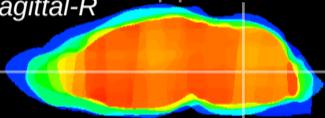

Coronal

Sagittal-R

Sagittal-L

ViBrism: CX08986
Horizontal

MVe