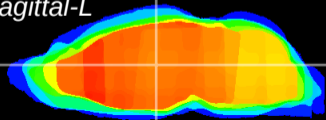

Coronal

Sagittal-R

Sagittal-L

ViBrism: CX08987
Horizontal

MD