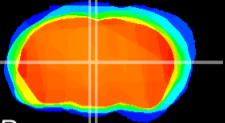

Coronal

Sagittal-R

Sagittal-L

ViBrism: CX08987
Horizontal

MD