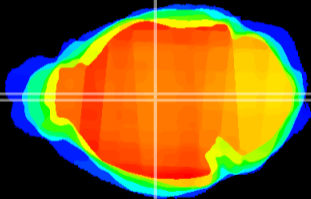

Coronal

Sagittal-R

Sagittal-L

ViBrism: CX08987
Horizontal

MD