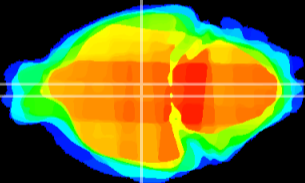

Coronal

Sagittal-R

Sagittal-L

ViBrism: CX08993
Horizontal

DM