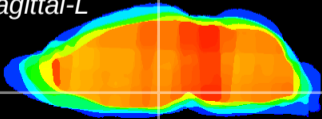

Coronal

Sagittal-R

Sagittal-L

ViBrism: CX08993
Horizontal

DM