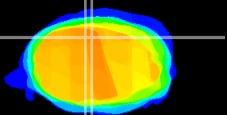

Coronal

Sagittal-R

Sagittal-L

ViBrism: CX08994  
Horizontal

Cb vermis