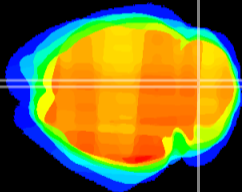

Coronal

Sagittal-R

Sagittal-L

ViBrism: CX08994  
Horizontal

Cb vermis