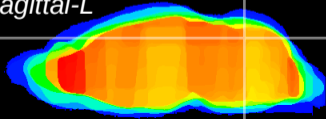

Coronal

Sagittal-R

Sagittal-L

ViBrism: CX08994  
Horizontal

Cb vermis