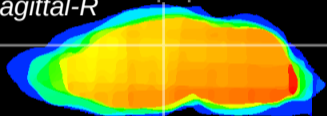

Coronal

Sagittal-R

Sagittal-L

ViBrism: CX08995
Horizontal

DG