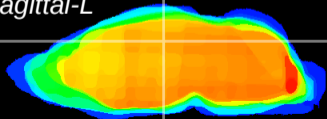

Coronal

Sagittal-R

Sagittal-L

ViBrism: CX08995
Horizontal

DG