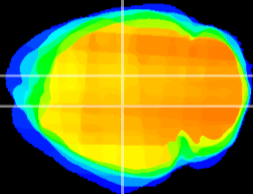

Coronal

Sagittal-R

Sagittal-L

ViBrism: CX08995
Horizontal

DG