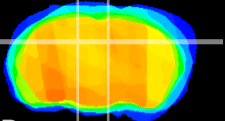

Coronal

Sagittal-R

Sagittal-L

ViBrism: CX08995
Horizontal

DG