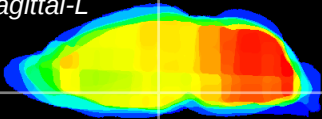

Coronal

Sagittal-R

Sagittal-L

ViBrism: CX08996
Horizontal

DM