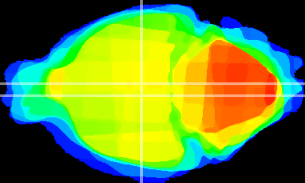

Coronal

Sagittal-R

Sagittal-L

ViBrism: CX08996
Horizontal

DM