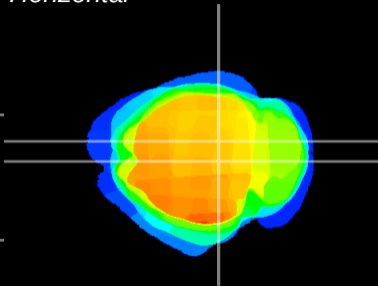

Coronal

Sagittal-R

Sagittal-L

ViBrism: CX08997
Horizontal

SC