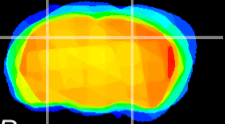

Coronal

Sagittal-R

Sagittal-L

ViBrism: CX09004
Horizontal

CA2/CA3