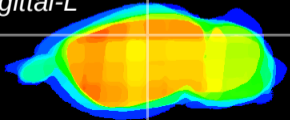

Coronal

Sagittal-R

Sagittal-L

ViBrism: CX09004
Horizontal

CA2/CA3