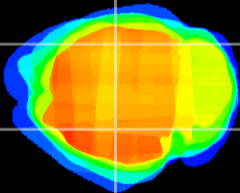

Coronal

Sagittal-R

Sagittal-L

ViBrism: CX09004
Horizontal

CA2/CA3