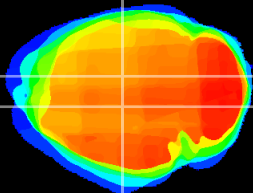

Coronal

Sagittal-R

Sagittal-L

ViBrism: CX09006
Horizontal

DG