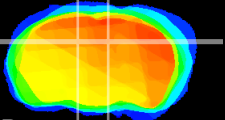

Coronal

Sagittal-R

Sagittal-L

ViBrism: CX09006
Horizontal

DG