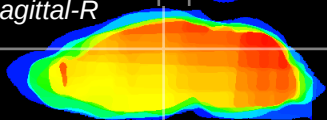

Coronal

Sagittal-R

Sagittal-L

ViBrism: CX09006
Horizontal

DG