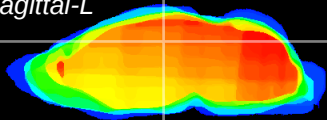

Coronal

Sagittal-R

Sagittal-L

ViBrism: CX09006
Horizontal

DG