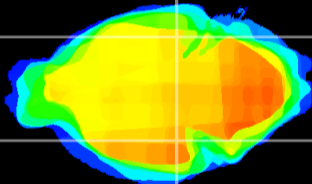

Coronal

Sagittal-R

Sagittal-L

ViBrisM: CX09006
Horizontal

ventral S