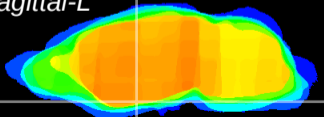

Coronal

Sagittal-R

Sagittal-L

ViBrism: CX09008
Horizontal

S0