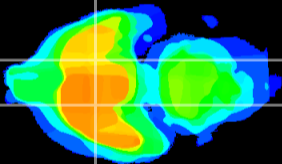

Coronal

Sagittal-R

Sagittal-L

ViBrism: CX09008
Horizontal

S0