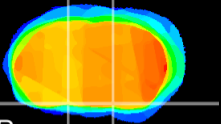

Coronal

Sagittal-R

Sagittal-L

ViBrism: CX09008
Horizontal

S0