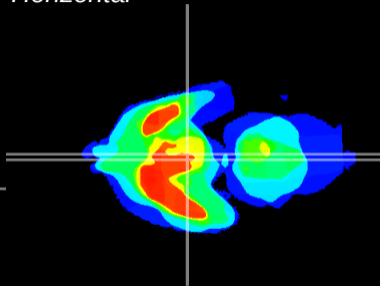

Coronal

Sagittal-R

Sagittal-L

ViBrism: CX09009
Horizontal

Arc