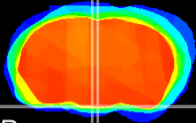

Coronal

Sagittal-R

Sagittal-L

ViBrism: CX09009
Horizontal

Arc