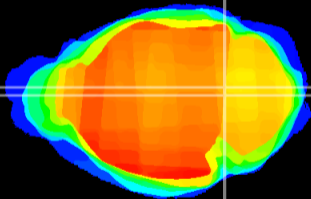

Coronal

Sagittal-R

Sagittal-L

ViBrism: CX09011
Horizontal

Tg