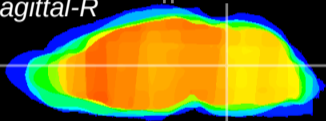

Coronal

Sagittal-R

Sagittal-L

ViBrism: CX09011
Horizontal

Tg