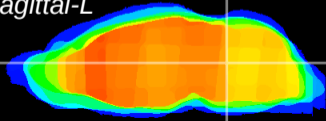

Coronal

Sagittal-R

Sagittal-L

ViBrism: CX09011
Horizontal

Tg