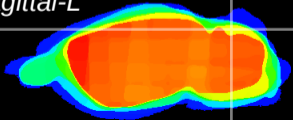

Coronal

Sagittal-R

Sagittal-L

ViBrism: CX09016
Horizontal

Cb lobe