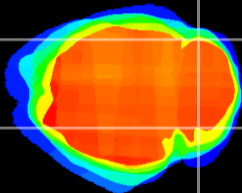

Coronal

Sagittal-R

Sagittal-L

ViBrism: CX09016
Horizontal

Cb lobe