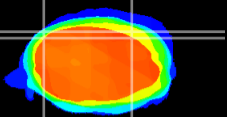

Coronal

Sagittal-R

Sagittal-L

ViBrism: CX09016
Horizontal

Cb lobe