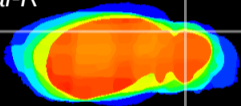

Coronal

Sagittal-R

Sagittal-L

ViBrism: CX09016
Horizontal

Cb lobe