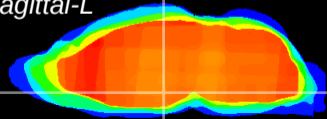

Coronal

Sagittal-R

Sagittal-L

ViBrism: CX09016
Horizontal

DM