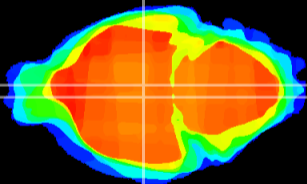

Coronal

Sagittal-R

Sagittal-L

ViBrism: CX09016
Horizontal

DM