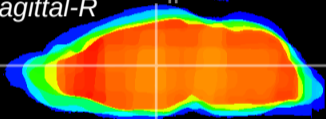

Coronal

Sagittal-R

Sagittal-L

ViBrism: CX09016
Horizontal

MD