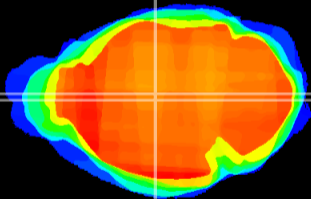

Coronal

Sagittal-R

Sagittal-L

ViBrism: CX09016
Horizontal

MD