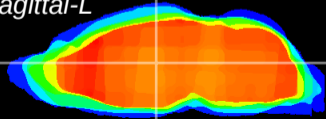

Coronal

Sagittal-R

Sagittal-L

ViBrism: CX09016
Horizontal

MD