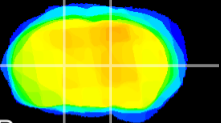

Coronal

Sagittal-R

Sagittal-L

ViBrism: CX09022
Horizontal

VA/VL