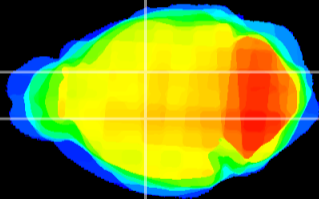

Coronal

Sagittal-R

Sagittal-L

ViBrism: CX09022
Horizontal

VA/VL