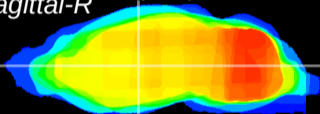

Coronal

Sagittal-R

Sagittal-L

ViBrism: CX09022
Horizontal

VA/VL