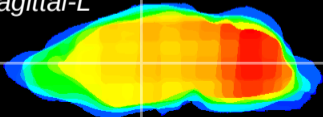

Coronal

Sagittal-R

Sagittal-L

ViBrism: CX09022
Horizontal

VA/VL