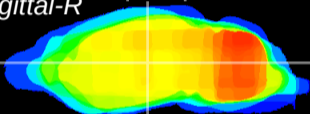

Coronal

Sagittal-R

Sagittal-L

ViBrism: CX09022
Horizontal

VPM/VPL