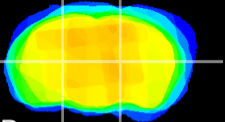

Coronal

Sagittal-R

Sagittal-L

ViBrism: CX09022
Horizontal

VPM/VPL