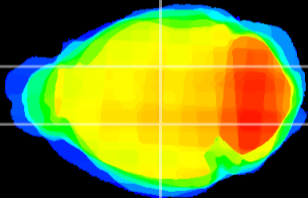

Coronal

Sagittal-R

Sagittal-L

ViBrism: CX09022
Horizontal

VPM/VPL