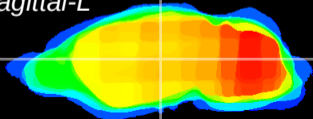

Coronal

Sagittal-R

Sagittal-L

ViBrism: CX09022
Horizontal

VPM/VPL