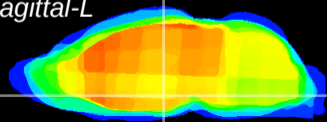

Coronal

Sagittal-R

Sagittal-L

ViBrism: CX09027
Horizontal

DM