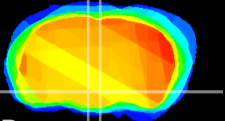

Coronal

Sagittal-R

Sagittal-L

ViBrism: CX09027
Horizontal

DM