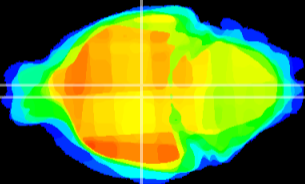

Coronal

Sagittal-R

Sagittal-L

ViBrism: CX09027
Horizontal

DM