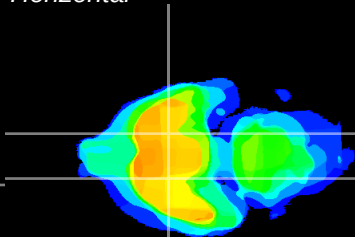

Coronal

Sagittal-R

Sagittal-L

ViBrism: CX09027  
Horizontal

S0