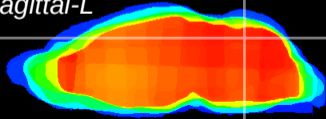

Coronal

Sagittal-R

Sagittal-L

ViBrism: CX09028
Horizontal

Cb vermis