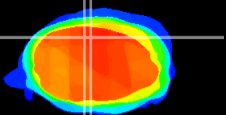

Coronal

Sagittal-R

Sagittal-L

ViBrism: CX09028
Horizontal

Cb vermis