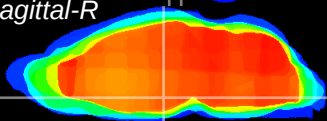

Coronal

Sagittal-R

Sagittal-L

ViBrism: CX09028
Horizontal

DM