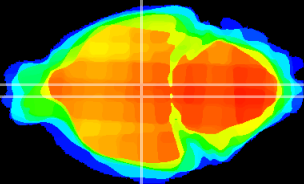

Coronal

Sagittal-R

Sagittal-L

ViBrism: CX09028
Horizontal

DM