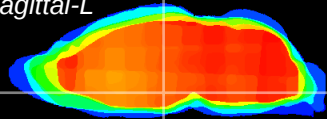

Coronal

Sagittal-R

Sagittal-L

ViBrism: CX09028
Horizontal

DM