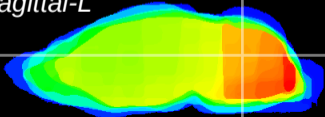

*Coronal*

*Sagittal-R*

*Sagittal-L*

ViBrism: CX09029  
*Horizontal*

Cb nucleus