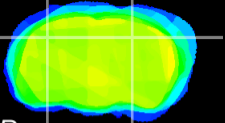

Coronal

Sagittal-R

Sagittal-L

ViBrism: CX09035
Horizontal

CA2/CA3