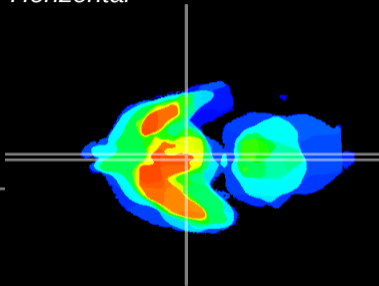

Coronal

Sagittal-R

Sagittal-L

ViBrism: CX09041
Horizontal

Arc