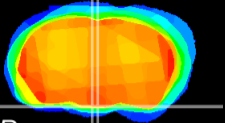

Coronal

Sagittal-R

Sagittal-L

ViBrism: CX09041
Horizontal

Arc