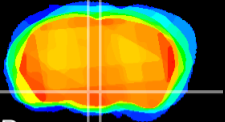

Coronal

Sagittal-R

Sagittal-L

ViBrism: CX09041
Horizontal

DM