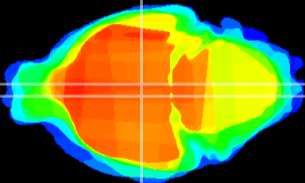

Coronal

Sagittal-R

Sagittal-L

ViBrism: CX09041
Horizontal

DM