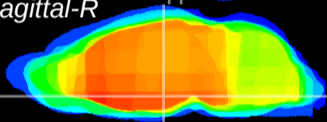

Coronal

Sagittal-R

Sagittal-L

ViBrism: CX09041
Horizontal

DM