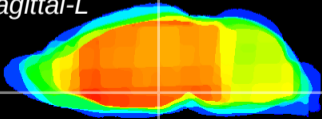

Coronal

Sagittal-R

Sagittal-L

ViBrism: CX09041
Horizontal

DM