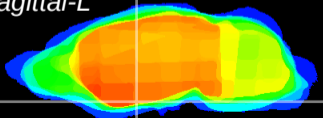

Coronal

Sagittal-R

Sagittal-L

ViBrism: CX09041
Horizontal

S0