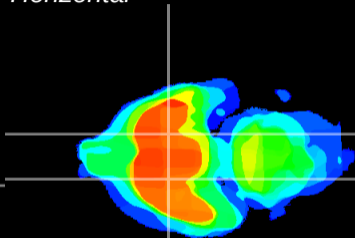

Coronal

Sagittal-R

Sagittal-L

ViBrism: CX09041
Horizontal

S0