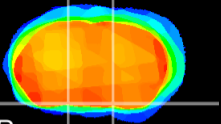

Coronal

Sagittal-R

Sagittal-L

ViBrism: CX09041
Horizontal

S0