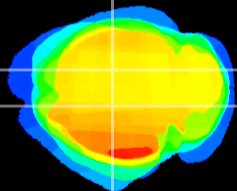

Coronal

Sagittal-R

Sagittal-L

ViBrism: CX09043  
Horizontal

CA1