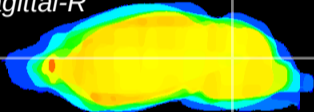

Coronal

Sagittal-R

Sagittal-L

ViBrism: CX09043
Horizontal

Cb nucleus