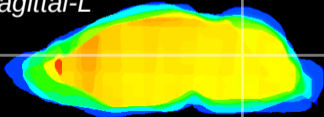

Coronal

Sagittal-R

Sagittal-L

ViBrism: CX09043
Horizontal

Cb nucleus