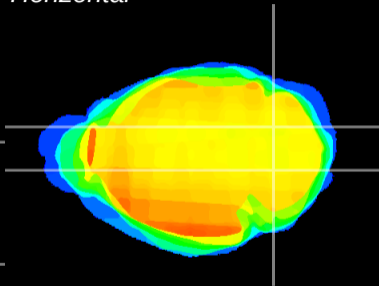

Coronal

Sagittal-R

Sagittal-L

ViBrism: CX09043
Horizontal

Cb nucleus