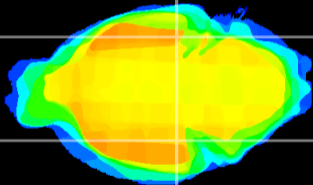

Coronal

Sagittal-R

Sagittal-L

ViBrism: CX09043
Horizontal

ventral S