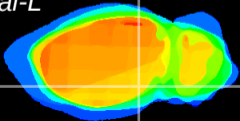

Coronal

Sagittal-R

Sagittal-L

ViBrism: CX09043
Horizontal

ventral S