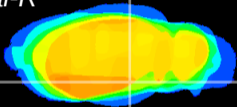

Coronal

Sagittal-R

Sagittal-L

ViBrism: CX09043
Horizontal

ventral S