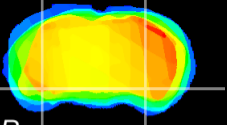

Coronal

Sagittal-R

Sagittal-L

ViBrism: CX09043
Horizontal

ventral S