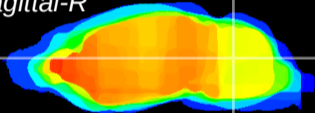

Coronal

Sagittal-R

Sagittal-L

ViBrism: CX09045
Horizontal

Cb nucleus