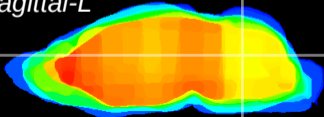

Coronal

Sagittal-R

Sagittal-L

ViBrism: CX09045
Horizontal

Cb nucleus