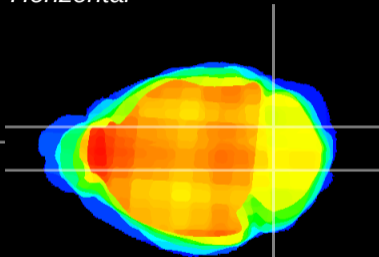

Coronal

Sagittal-R

Sagittal-L

ViBrism: CX09045
Horizontal

Cb nucleus