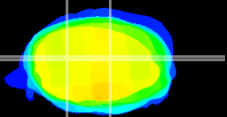

Coronal

Sagittal-R

Sagittal-L

ViBrism: CX09045
Horizontal

Cb nucleus