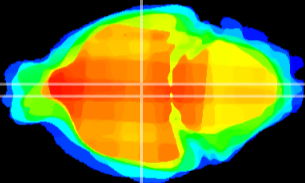

Coronal

Sagittal-R

Sagittal-L

ViBrism: CX09045
Horizontal

DM