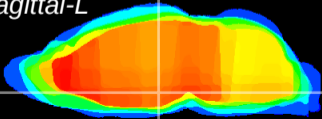

Coronal

Sagittal-R

Sagittal-L

ViBrism: CX09045
Horizontal

DM