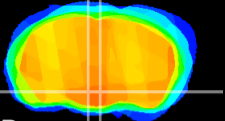

Coronal

Sagittal-R

Sagittal-L

ViBrism: CX09045
Horizontal

DM