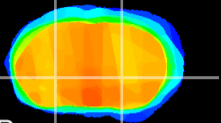

Coronal

Sagittal-R

Sagittal-L

ViBrism: CX09045
Horizontal

GP