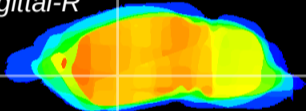

Coronal

Sagittal-R

Sagittal-L

ViBrism: CX09045
Horizontal

GP