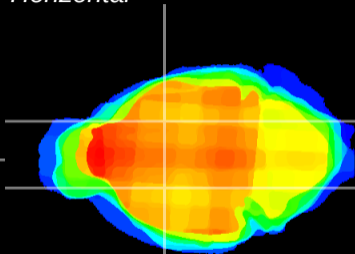

Coronal

Sagittal-R

Sagittal-L

ViBrism: CX09045
Horizontal

GP