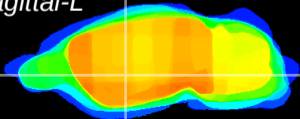

Coronal

Sagittal-R

Sagittal-L

ViBrism: CX09045
Horizontal

GP