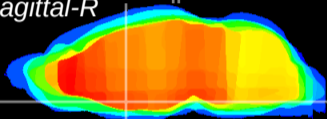

Coronal

Sagittal-R

Sagittal-L

ViBrisM: CX09045  
Horizontal

MPA