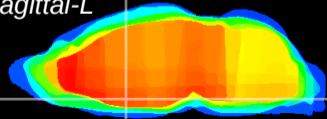

Coronal

Sagittal-R

Sagittal-L

ViBrisM: CX09045  
Horizontal

MPA