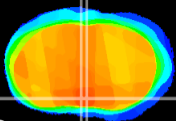

Coronal

Sagittal-R

Sagittal-L

ViBrisM: CX09045  
Horizontal

MPA