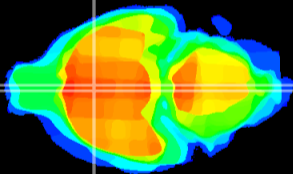

Coronal

Sagittal-R

Sagittal-L

ViBrisM: CX09045  
Horizontal

MPA