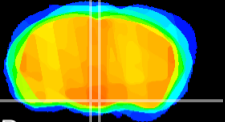

Coronal

Sagittal-R

Sagittal-L

ViBrism: CX09045
Horizontal

VMH