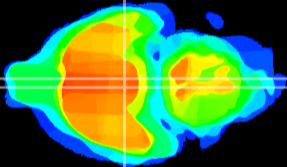

Coronal

Sagittal-R

Sagittal-L

ViBrism: CX09045
Horizontal

VMH