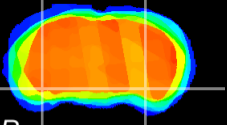

Coronal

Sagittal-R

Sagittal-L

ViBrism: CX09047
Horizontal

ventral S