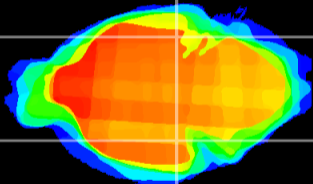

Coronal

Sagittal-R

Sagittal-L

ViBrism: CX09047
Horizontal

ventral S