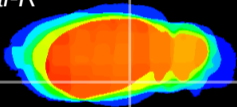

Coronal

Sagittal-R

Sagittal-L

ViBrism: CX09047
Horizontal

ventral S