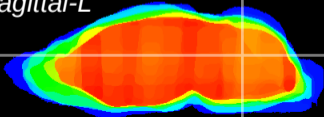

Coronal

Sagittal-R

Sagittal-L

ViBrism: CX09048
Horizontal

Cb nucleus