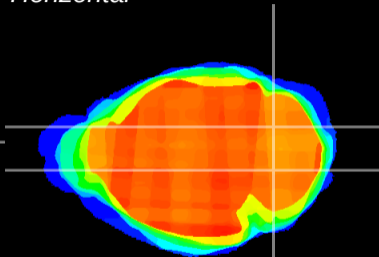

Coronal

Sagittal-R

Sagittal-L

ViBrism: CX09048
Horizontal

Cb nucleus