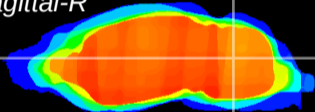

Coronal

Sagittal-R

Sagittal-L

ViBrism: CX09048
Horizontal

Cb nucleus