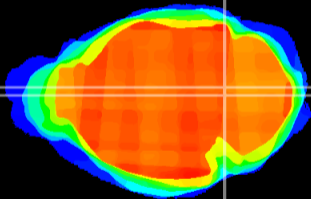

Coronal

Sagittal-R

Sagittal-L

ViBrism: CX09048
Horizontal

Tg