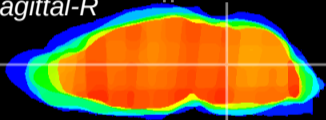

Coronal

Sagittal-R

Sagittal-L

ViBrism: CX09048
Horizontal

Tg