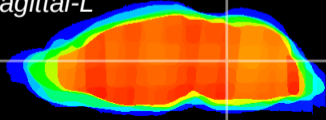

Coronal

Sagittal-R

Sagittal-L

ViBrism: CX09048
Horizontal

Tg