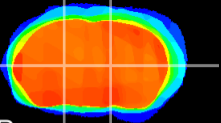

Coronal

Sagittal-R

Sagittal-L

ViBrism: CX09048
Horizontal

VA/VL