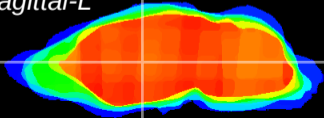

Coronal

Sagittal-R

Sagittal-L

ViBrism: CX09048
Horizontal

VA/VL