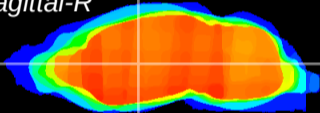

Coronal

Sagittal-R

Sagittal-L

ViBrism: CX09048
Horizontal

VA/VL