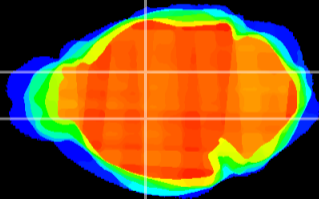

Coronal

Sagittal-R

Sagittal-L

ViBrism: CX09048
Horizontal

VA/VL