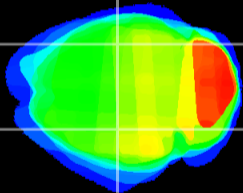

Coronal

Sagittal-R

Sagittal-L

ViBrism: CX09052
Horizontal

CA2/CA3