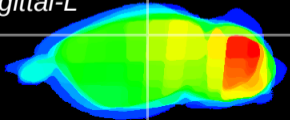

Coronal

Sagittal-R

Sagittal-L

ViBrism: CX09052
Horizontal

CA2/CA3