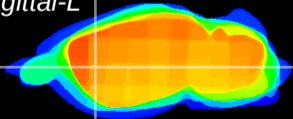

Coronal

Sagittal-R

Sagittal-L

ViBrism: CX09057
Horizontal

CPU lateral