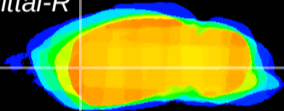

Coronal

Sagittal-R

Sagittal-L

ViBrism: CX09057
Horizontal

CPU lateral