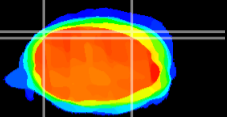

Coronal

Sagittal-R

Sagittal-L

ViBrism: CX09062
Horizontal

Cb lobe