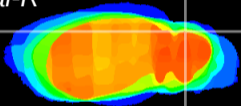

Coronal

Sagittal-R

Sagittal-L

ViBrism: CX09062
Horizontal

Cb lobe