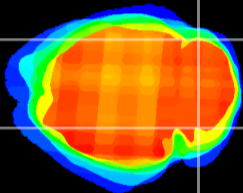

Coronal

Sagittal-R

Sagittal-L

ViBrism: CX09062
Horizontal

Cb lobe