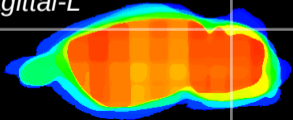

Coronal

Sagittal-R

Sagittal-L

ViBrism: CX09062
Horizontal

Cb lobe