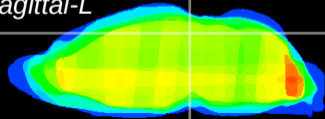

Coronal

Sagittal-R

Sagittal-L

ViBrism: CX09064
Horizontal

SC