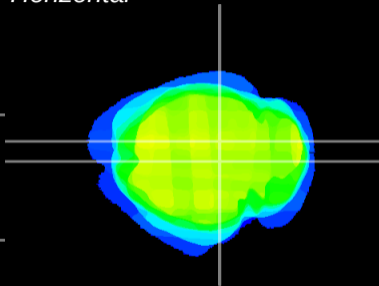

Coronal

Sagittal-R

Sagittal-L

ViBrism: CX09064
Horizontal

SC