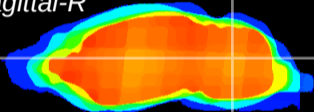

Coronal

Sagittal-R

Sagittal-L

ViBrism: CX09065
Horizontal

Cb nucleus