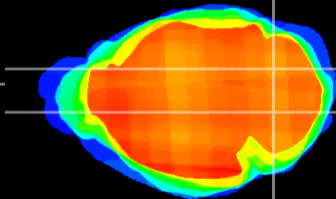

Coronal

Sagittal-R

Sagittal-L

ViBrism: CX09065
Horizontal

Cb nucleus