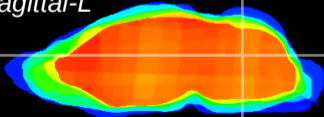

Coronal

Sagittal-R

Sagittal-L

ViBrism: CX09065
Horizontal

Cb nucleus