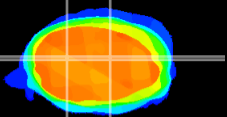

Coronal

Sagittal-R

Sagittal-L

ViBrism: CX09065
Horizontal

Cb nucleus