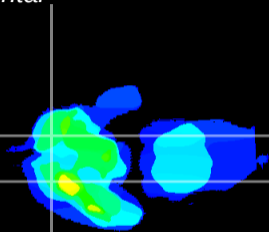

Coronal

Sagittal-R

Sagittal-L

ViBrism: CX09072
Horizontal

Tu