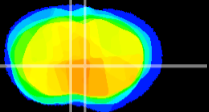

Coronal

Sagittal-R

Sagittal-L

ViBrism: CX09073
Horizontal

LS