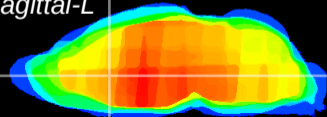

Coronal

Sagittal-R

Sagittal-L

ViBrism: CX09073
Horizontal

LS