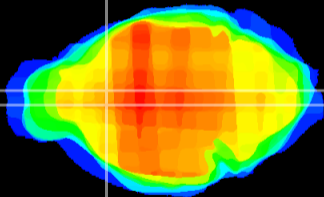

Coronal

Sagittal-R

Sagittal-L

ViBrism: CX09073
Horizontal

LS