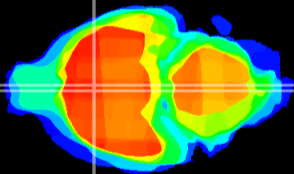

Coronal

Sagittal-R

Sagittal-L

ViBriSM: CX09075
Horizontal

MPA