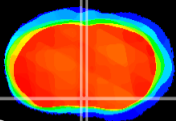

Coronal

Sagittal-R

Sagittal-L

ViBriSM: CX09075
Horizontal

MPA