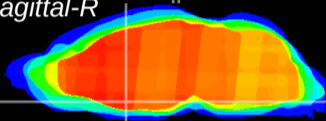

Coronal

Sagittal-R

Sagittal-L

ViBriSM: CX09075
Horizontal

MPA