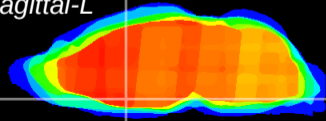

Coronal

Sagittal-R

Sagittal-L

ViBriSM: CX09075
Horizontal

MPA